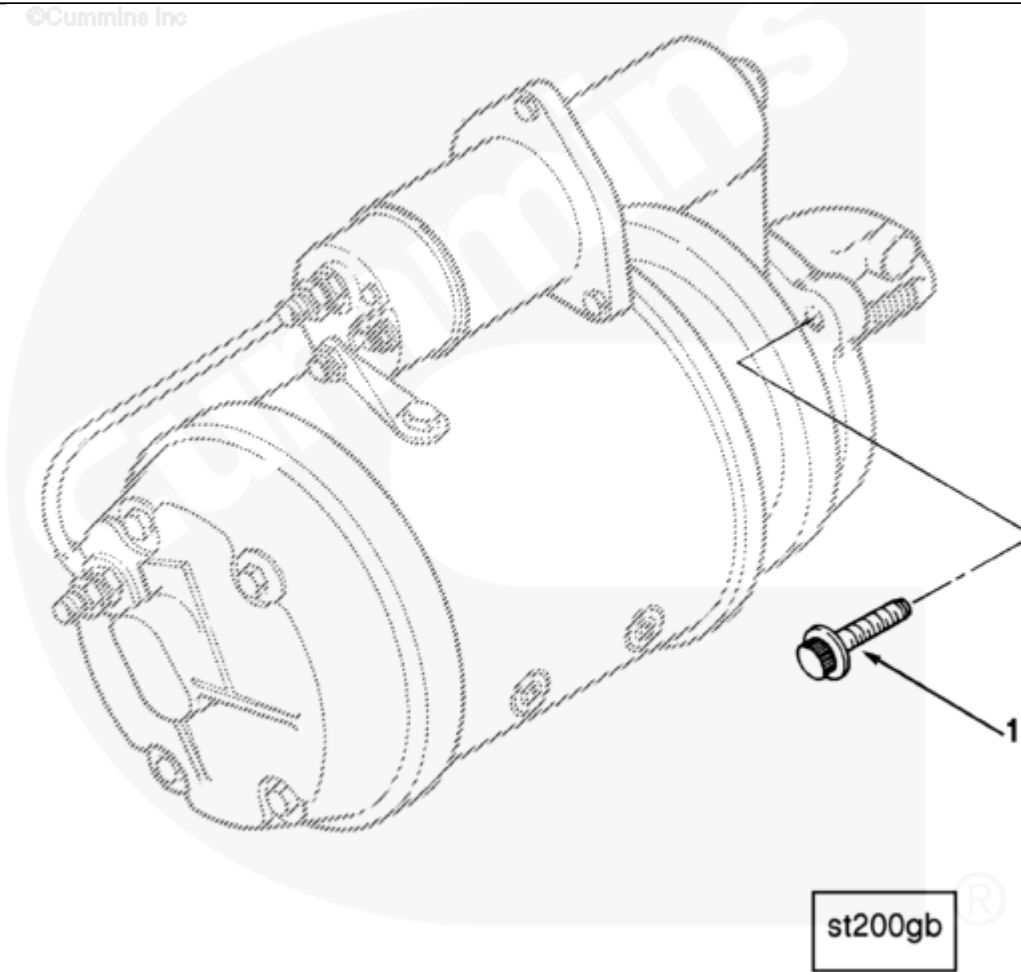

Parts Catalog - Option Detail

Electronic Parts Catalog - Option Detail				
Option	Group	Graphic	Film Card	Date
SM2703-04	13.05.1	st200gb	II	07-APR-05
Engines	ISM CM570, ISM CM570/870, ISM CM875, ISM CM876, ISM CM876 E, ISM11 CM876 M103, ISM11 CM876 SN, M11 CELECT, M11 CELECT PLUS, M11 MECHANICAL, QSM11 CM570, QSM11 CM876			

©Cummins Inc

[SMALL](#) | [MEDIUM](#) | [LARGE](#)

Cart	Ref No	Part Number	Part Description	Required	Remarks
View My Cart					
		SM2703-04	Starter Mounting		
					Starting Mounting
					Starting Motor Mounting
					Screws: Metric

					Clutch Type Provision: Dry
<input type="checkbox"/>	1	4907093	Twelve Point Cap Screw	3	

© 2019 Cummins Inc., Box 3005, Columbus, IN 47202-3005 U.S.A.
 Terms of Use and Disclaimers | Recommended System Requirements
 Need Assistance? Please click on the Contact Us button in the top right corner of any page.